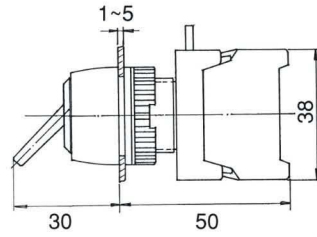

**LEVER SW AND KEY SWITCHES, IP65**

GLS22-1/O , 0-1 Lever sw  
GLS22-1/C , 1-0

GKS22-2/O , 1-0-2, Drawable  
GKSN22-2/O , 1-0-2, Non-drawable

GLS22-10/C , 1-2 Lever sw  
GLS22-2/O , 1-2

GKSR22-2/O , 1-0-2

GLUS22-2/O 1-0-2, Spring return Lever sw  
GLUS22-2/C 1-0-2

GKSR22A-2/O , 1-0-2, Spring return one side

GKS22-1/O , 0-1, Drawable  
GKSN22-1/O , 0-1, Non-drawable

GKSR22B-2/O , 1-0-2, Spring return one side

GKS22-10/C , 1-2, Drawable  
GKSN22-10/C , 1-2, Non-drawable