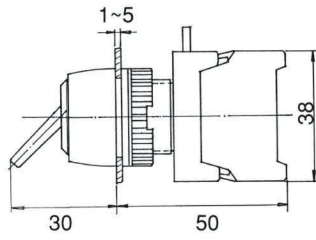

**LEVER SW AND KEY SWITCHES, IP65**

GLS22-1/O , 0-1 Lever sw  
GLS22-1/C , 1-0

GKS22-2/O , 1-0-2, Drawable  
GKSN22-2/O , 1-0-2, Non-drawable

GLS22-10/C , 1-2 Lever sw  
GLS22-2/O , 1-2

GKSR22-2/O , 1-0-2

GLUS22-2/O 1-0-2, Spring return Lever sw  
GLUS22-2/C 1-0-2

GKSR22A-2/O , 1-0-2, Spring return one side

GKS22-1/O , 0-1, Drawable  
GKSN22-1/O , 0-1, Non-drawable

GKSR22B-2/O , 1-0-2, Spring return one side

GKS22-10/C , 1-2, Drawable  
GKSN22-10/C , 1-2, Non-drawable